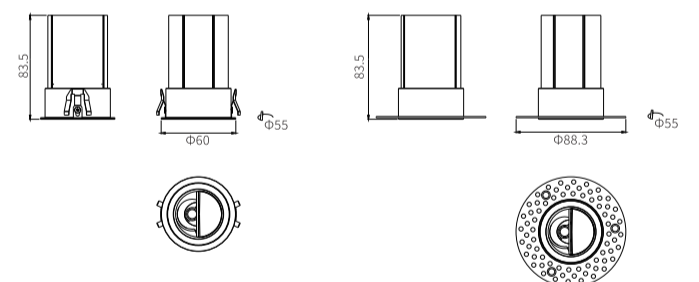

Type

Recessed

Single Line Diagram

Recessed

APEX WALL WASHER W TRM 35

APEX WALL WASHER W TRM 55

Light Distribution

Direct

CRI \geq 90/95

TUNABLE WHITE

APEX WALL WASHER W TRM

APEX WALL WASHER W TRM 35

Product order code	System Power	Dimensions
4067 -  1	5W	Outer Dia =40mm Cutout Dia = 35mm H =70mm

APEX WALL WASHER W TRM 55

Product order code	System Power	Dimensions
4067 -  2	10W	Outer Dia =60mm Cutout Dia =55mm H = 83.5mm
4067 -  2	15W	Outer Dia =60mm Cutout Dia =55mm H = 110mm

Wall Washer	1
-------------	---

Control 

ON-OFF	
ON-OFF (FLICKER FREE)	
DALI-2 DT6	
DALI-2 DT8	
DALI +	

Mounting Type 

Recessed	1
----------	---

Material Colour 

Chrome	 1
--------	-----------------------------------------------------------------------------------------