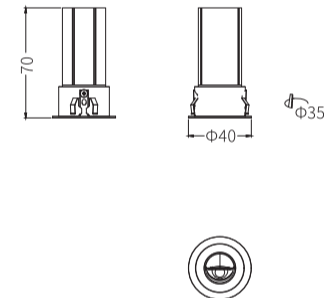

SDCM $<$ 3

Lens & Reflector

L70 @50,000h

Aluminium Die-cast

APEX WALL WASHER W TRM

Apex Wall Washer W TRM

- Die cast- aluminum Luminaire housing
- Die cast heat sink
- Premium powder coated finish
- COB (Chip on Board) technology
- LED with effective colour rendering
- High efficiency wall washer optics
- Vivid & accurate lighting effect
- Suitable for retail, hospitality & residential application

Type

Recessed

Single Line Diagram

Recessed

APEX WALL WASHER W TRM 35

APEX WALL WASHER W TRM 55

Light Distribution

Direct

CRI \geq 90/95

TUNABLE WHITE

APEX WALL WASHER W TRM

APEX WALL WASHER W TRM 35

Product order code	System Power	Dimensions
4067 -  1	5W	Outer Dia =40mm Cutout Dia = 35mm H =70mm

APEX WALL WASHER W TRM 55

Product order code	System Power	Dimensions
4067 -  2	10W	Outer Dia =60mm Cutout Dia =55mm H = 83.5mm
4067 -  2	15W	Outer Dia =60mm Cutout Dia =55mm H = 110mm

Wall Washer	1
-------------	---

Control 

ON-OFF	
ON-OFF (FLICKER FREE)	
DALI-2 DT6	
DALI-2 DT8	
DALI +	

Mounting Type 

Recessed	1
----------	---

Material Colour 

Chrome	 1
--------	-----------------------------------------------------------------------------------------